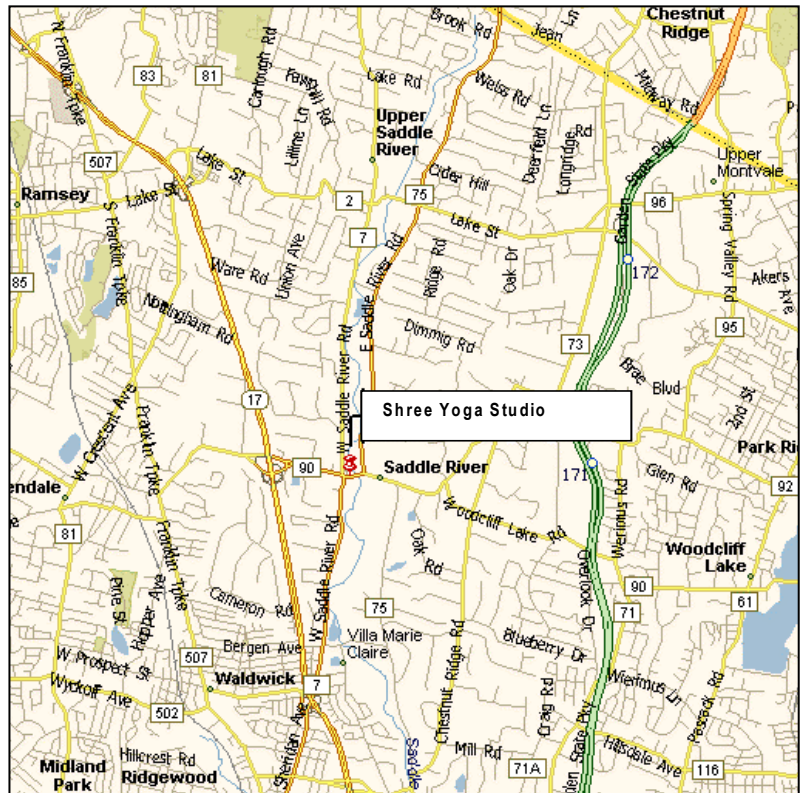

Directions to Shree Yoga Studio, Saddle River, NJ

The Saddle River studio is located at Barnstable Court in the heart of Saddle River between East and West Saddle River Roads. It is across from Waterford Gardens and next to the Saddle River Inn.

From the North via Route 17 South:

- Exit "Saddle River/Woodcliff Lake"
- Stay in LEFT lane of exit ramp
- LEFT at first light onto West Saddle River Rd.
- Second driveway on RIGHT is the Barnstable Court parking lot.

From the South via Rte 80, Garden State Parkway and Route 17 North:

- Route 80 West to Garden State Pkwy North
- Garden State Pkwy North exit 163 to Route 17 North
- Exit Route 17 N at 'Saddle River/Woodcliff Lake'
- Proceed to first traffic light, turn LEFT onto West Saddle River Road
- Second driveway on RIGHT is the Barnstable Court parking lot.

From Grand Avenue in Montvale:

- Grand Ave turn LEFT onto West Saddle River Rd
- Follow road 1.8 miles; 100 ft before traffic light turn LEFT into Barnstable Court parking lot

From Maple Avenue in Ridgewood: